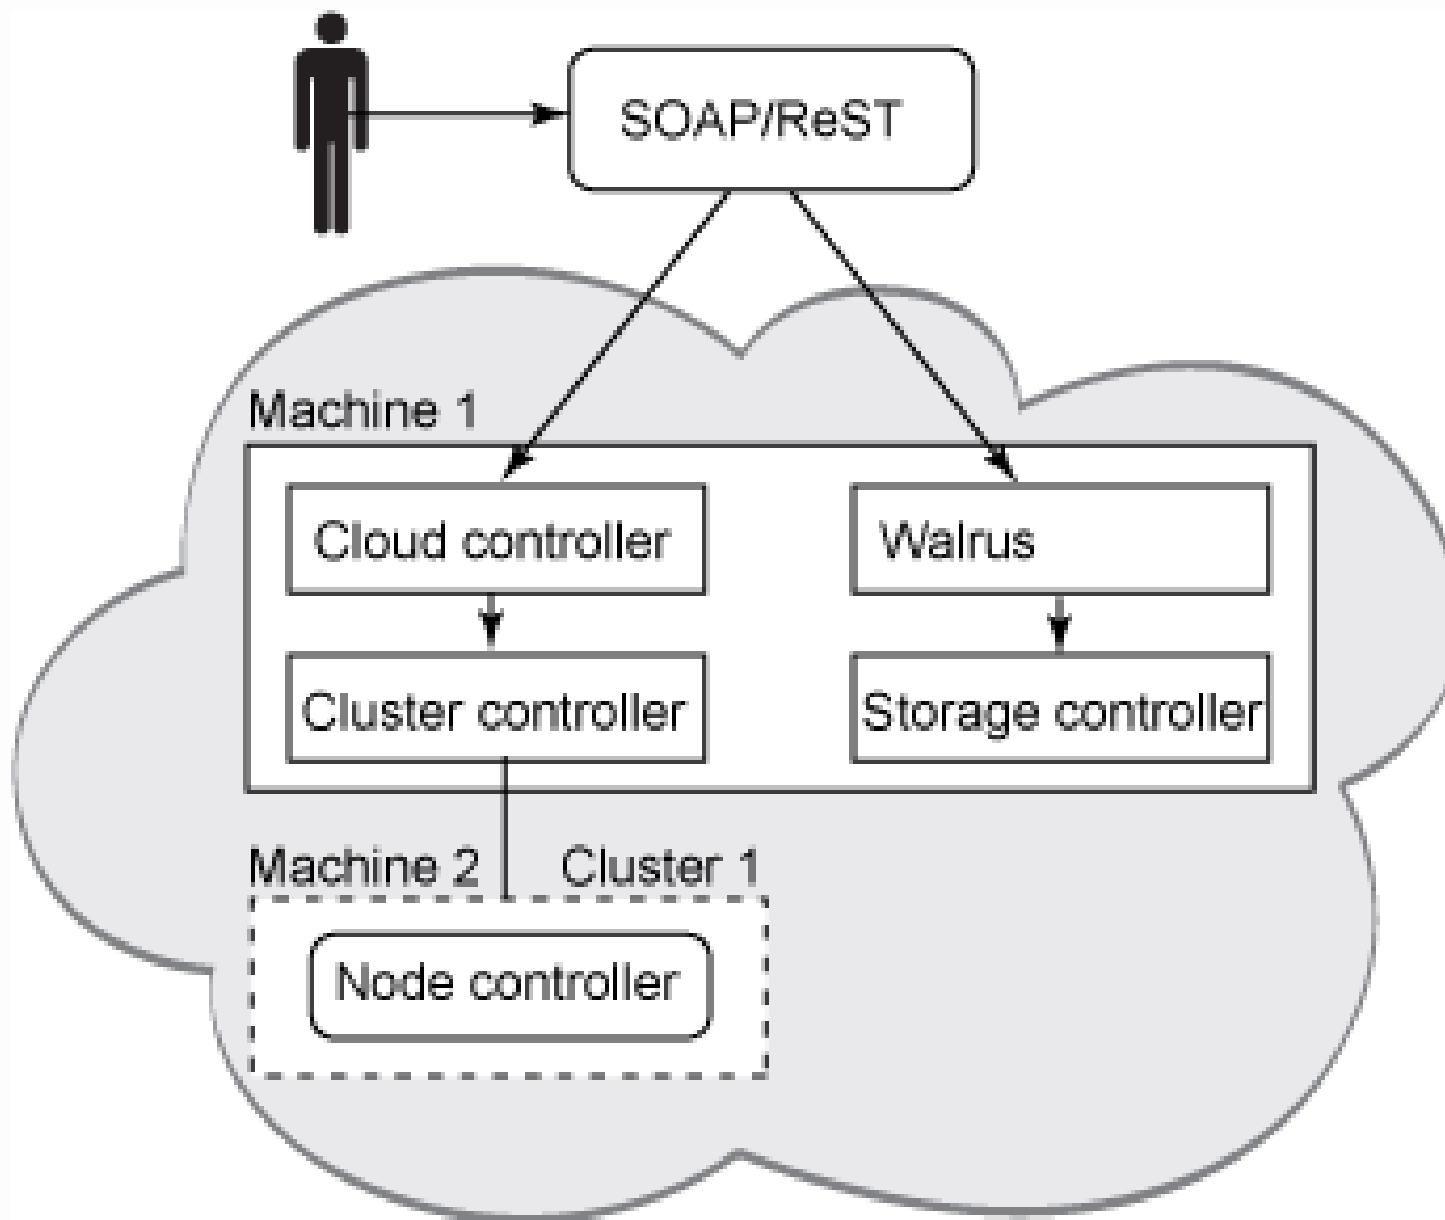

Private Cloud- Single Cluster