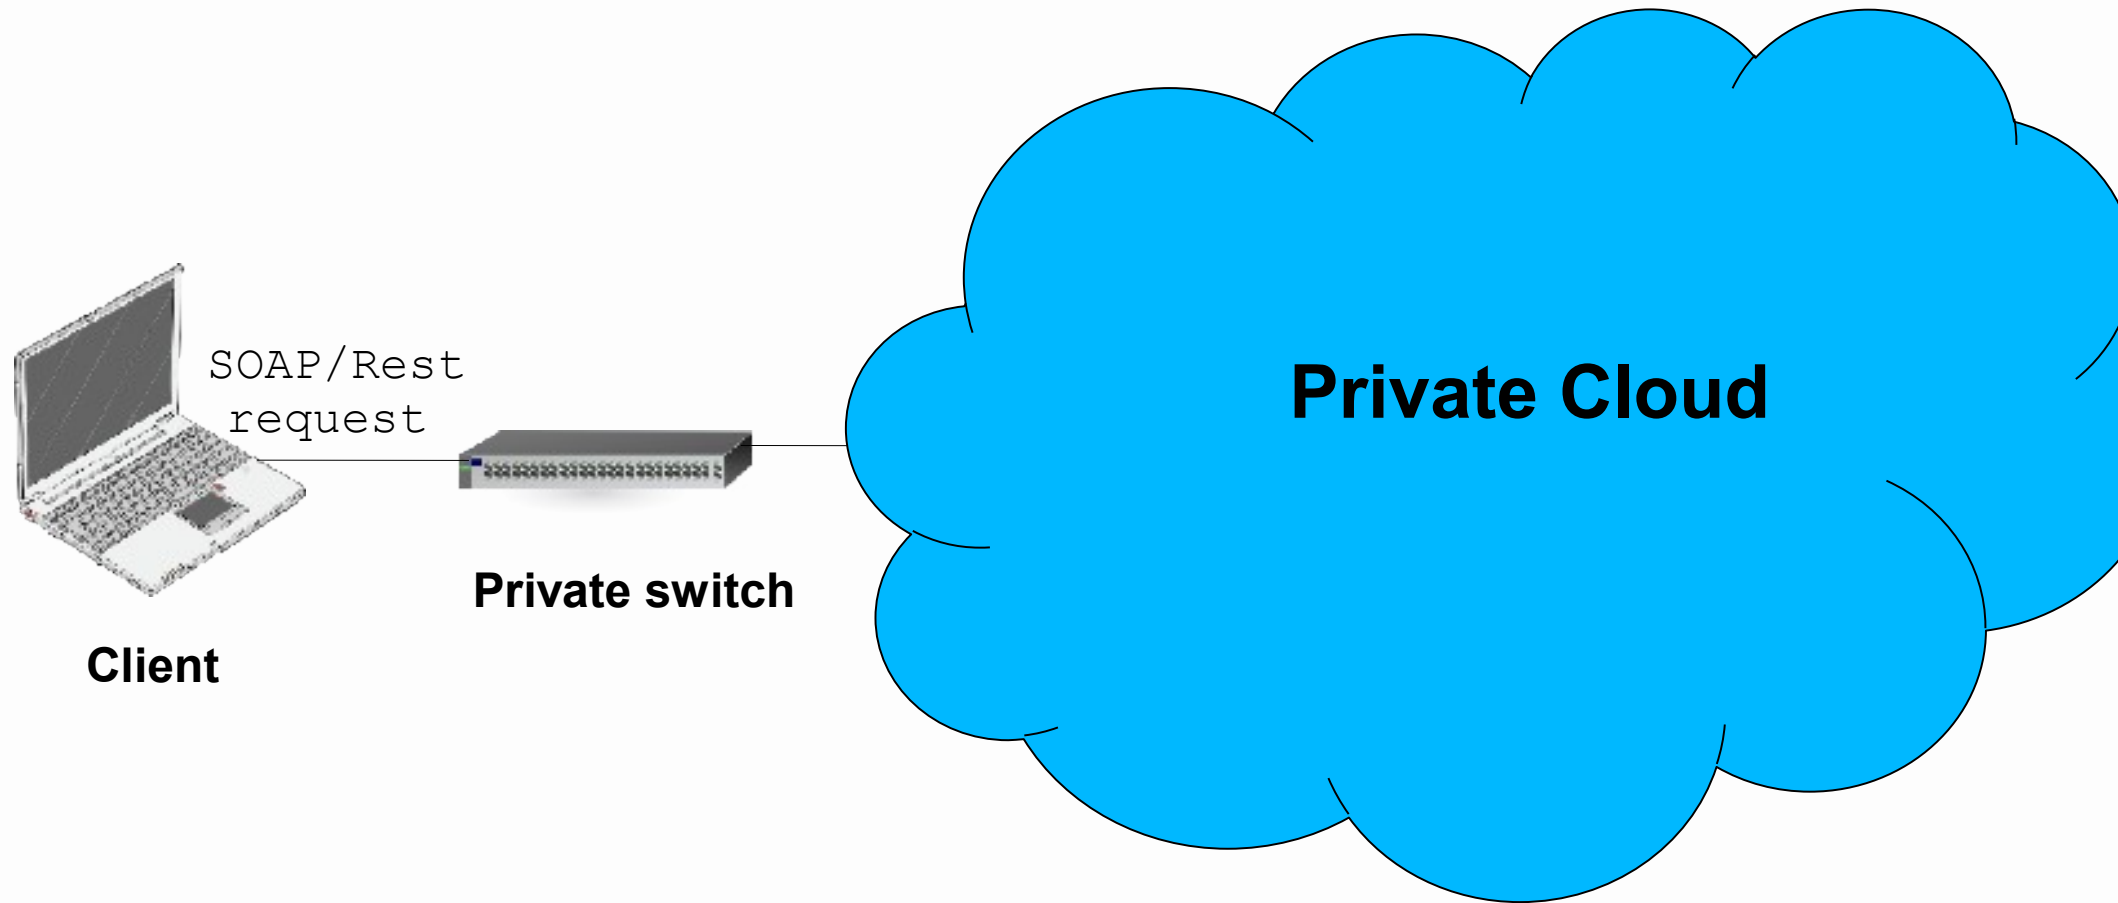

Private Cloud