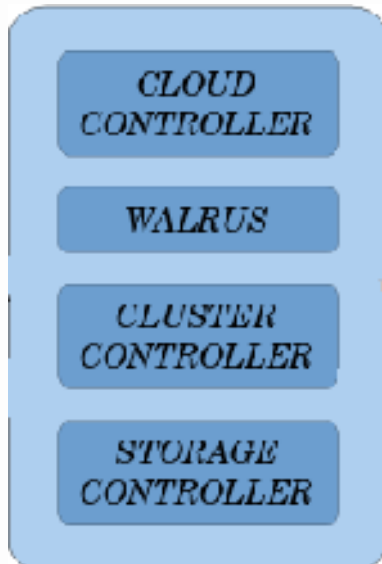

Eucalyptus

Short Demo

Eucalyptus Components

Cloud controller (CLC)

Cluster controller (CC)

Node controller (NC)

Storage controller(SC)

Walrus

Private Cloud- Single Cluster

Private Cloud-Multi Cluster

Setup

Installation -

- From source

OR

- From pre packaged binaries
 - For 1.6 support for - Ubuntu 9.04 and 9.10, OpenSUSE 11, CentOS 5.4 and Debian squeeze

Eucalyptus

Demo using Hybrid Fox

User access

Users can access to the eucalyptus cloud by

- HybridFox (Firefox plugin)
- ElastDream (stand alone client)
- Euca2ools (Eucalyptus command line tools)

These clients have to be configured with user certificates, secret keys.