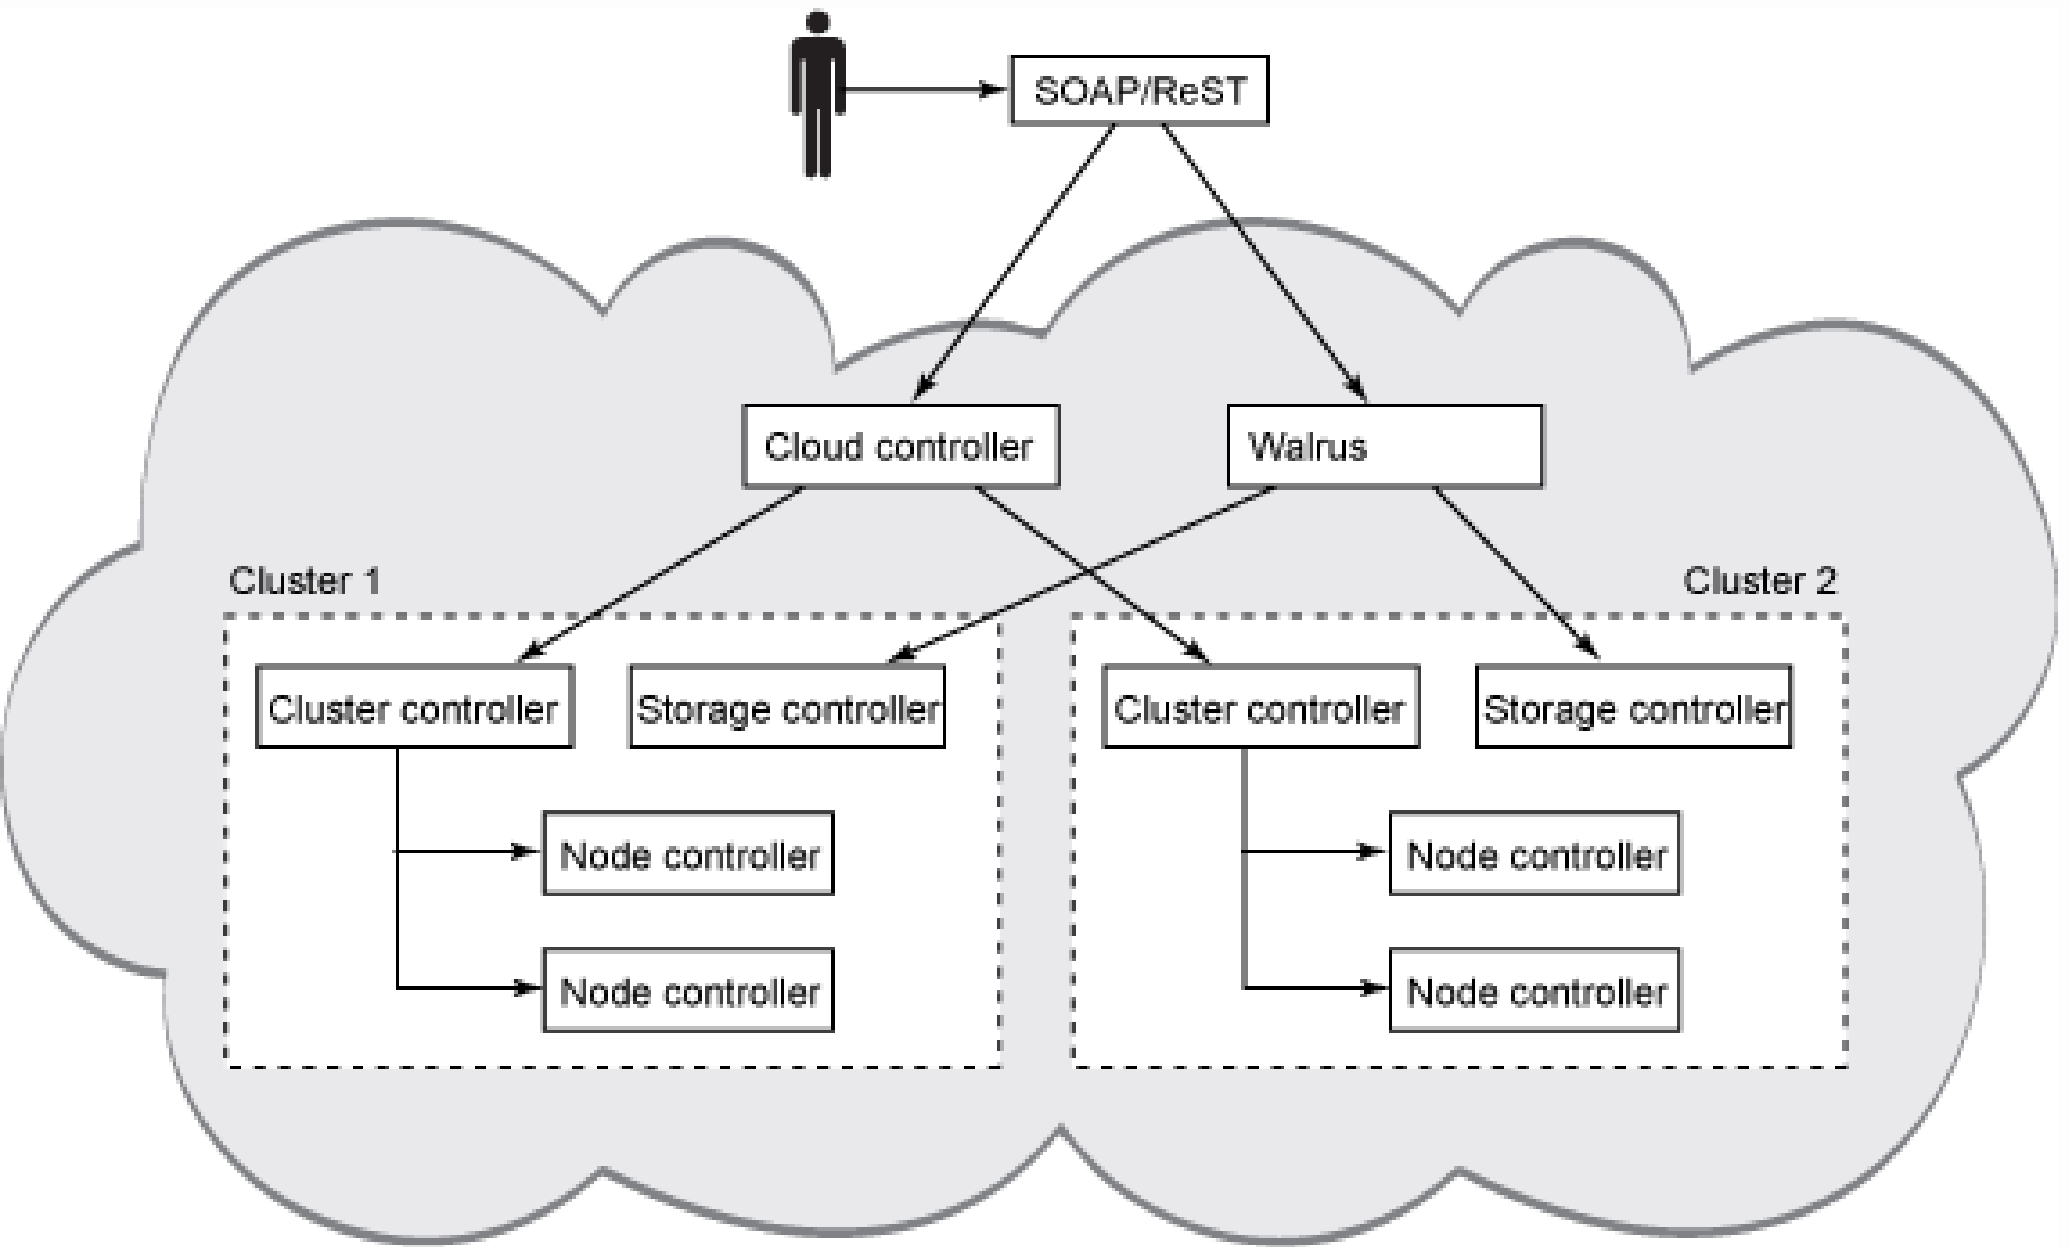

Private Cloud-Multi Cluster