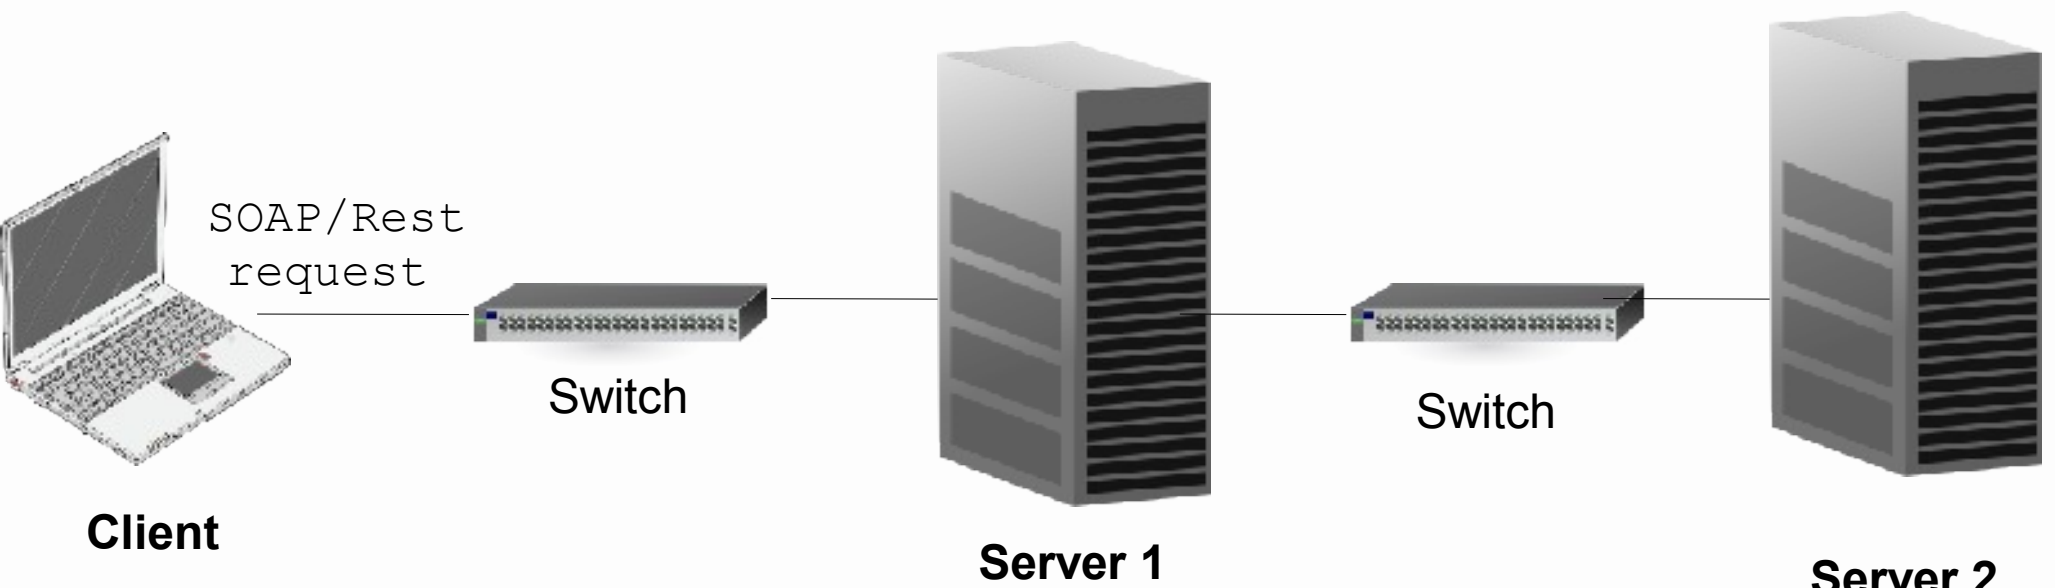

Private Cloud- Single Cluster

Private Cloud-Multi Cluster

Setup

Installation -

- From source

OR

- From pre packaged binaries
 - For 1.6 support for - Ubuntu 9.04 and 9.10, OpenSUSE 11, CentOS 5.4 and Debian squeeze

Eucalyptus

Demo using Hybrid Fox

User access

Users can access to the eucalyptus cloud by

- HybridFox (Firefox plugin)
- ElastDream (stand alone client)
- Euca2ools (Eucalyptus command line tools)

These clients have to be configured with user certificates, secret keys.