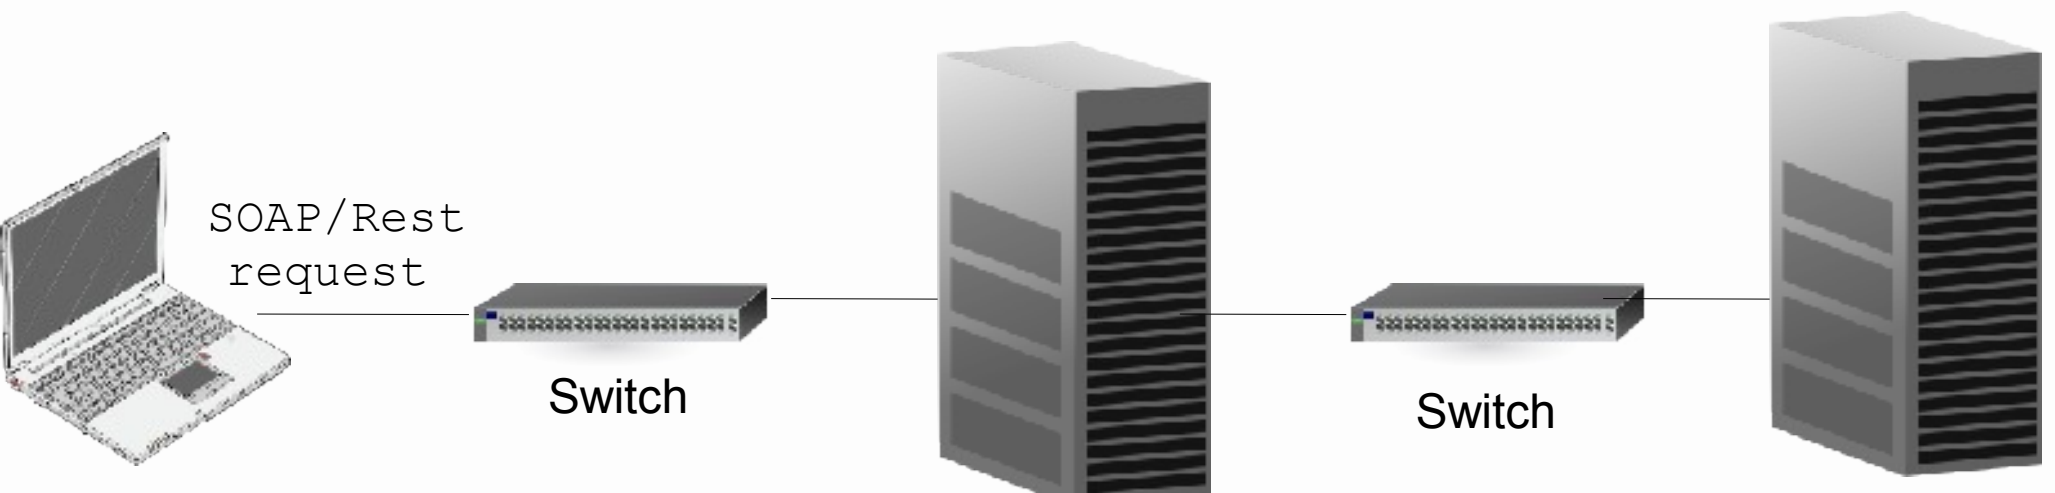

Private Cloud- Single Cluster

Private Cloud-Multi Cluster

Setup

Installation -

- From source

OR

- From pre packaged binaries
 - For 1.6 support for - Ubuntu 9.04 and 9.10, OpenSUSE 11, CentOS 5.4 and Debian squeeze