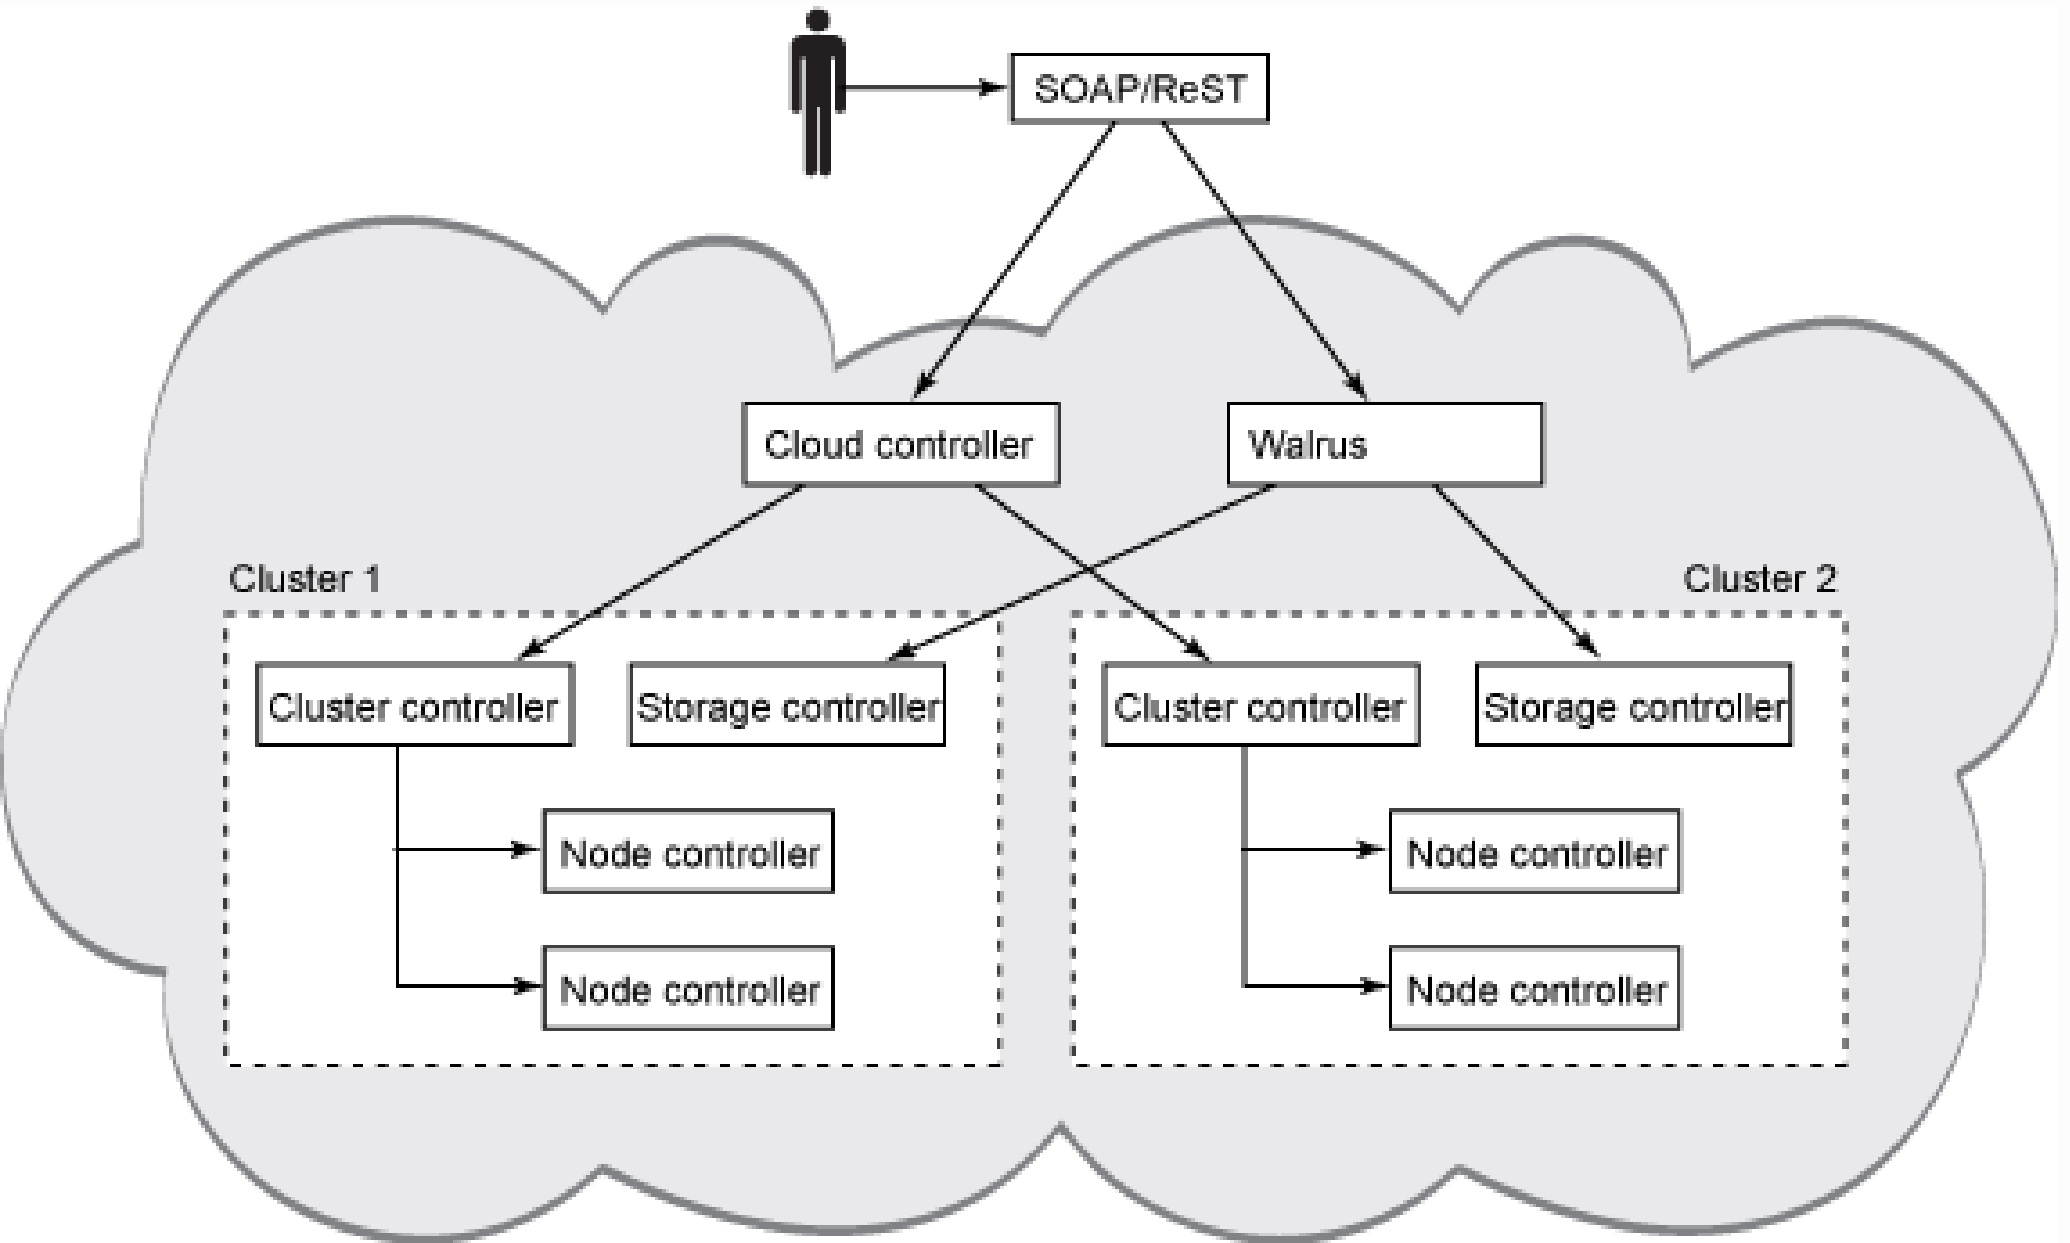

The Open Source Toolkit for Cloud Computing

NIMBUS

redhat

Eucalyptus

Elastic Utility Computing Architecture Linking Your Programs To Useful Systems

About Eucalyptus

- Origins at Computer Science Department at University of California, Santa Barbara
- Provides framework for IT infrastructure and datacenter management by creating private clouds.
- Open source and packaged using Linux distributions
- Maintained by Eucalyptus Inc. which provides enterprise products and support.

Eucalyptus

Short Demo

Eucalyptus Components

Cloud controller (CLC)

Cluster controller (CC)

Node controller (NC)

Storage controller(SC)

Walrus

Private Cloud- Single Cluster

Private Cloud-Multi Cluster

Setup

Installation -

- From source

OR

- From pre packaged binaries
 - For 1.6 support for - Ubuntu 9.04 and 9.10, OpenSUSE 11, CentOS 5.4 and Debian squeeze