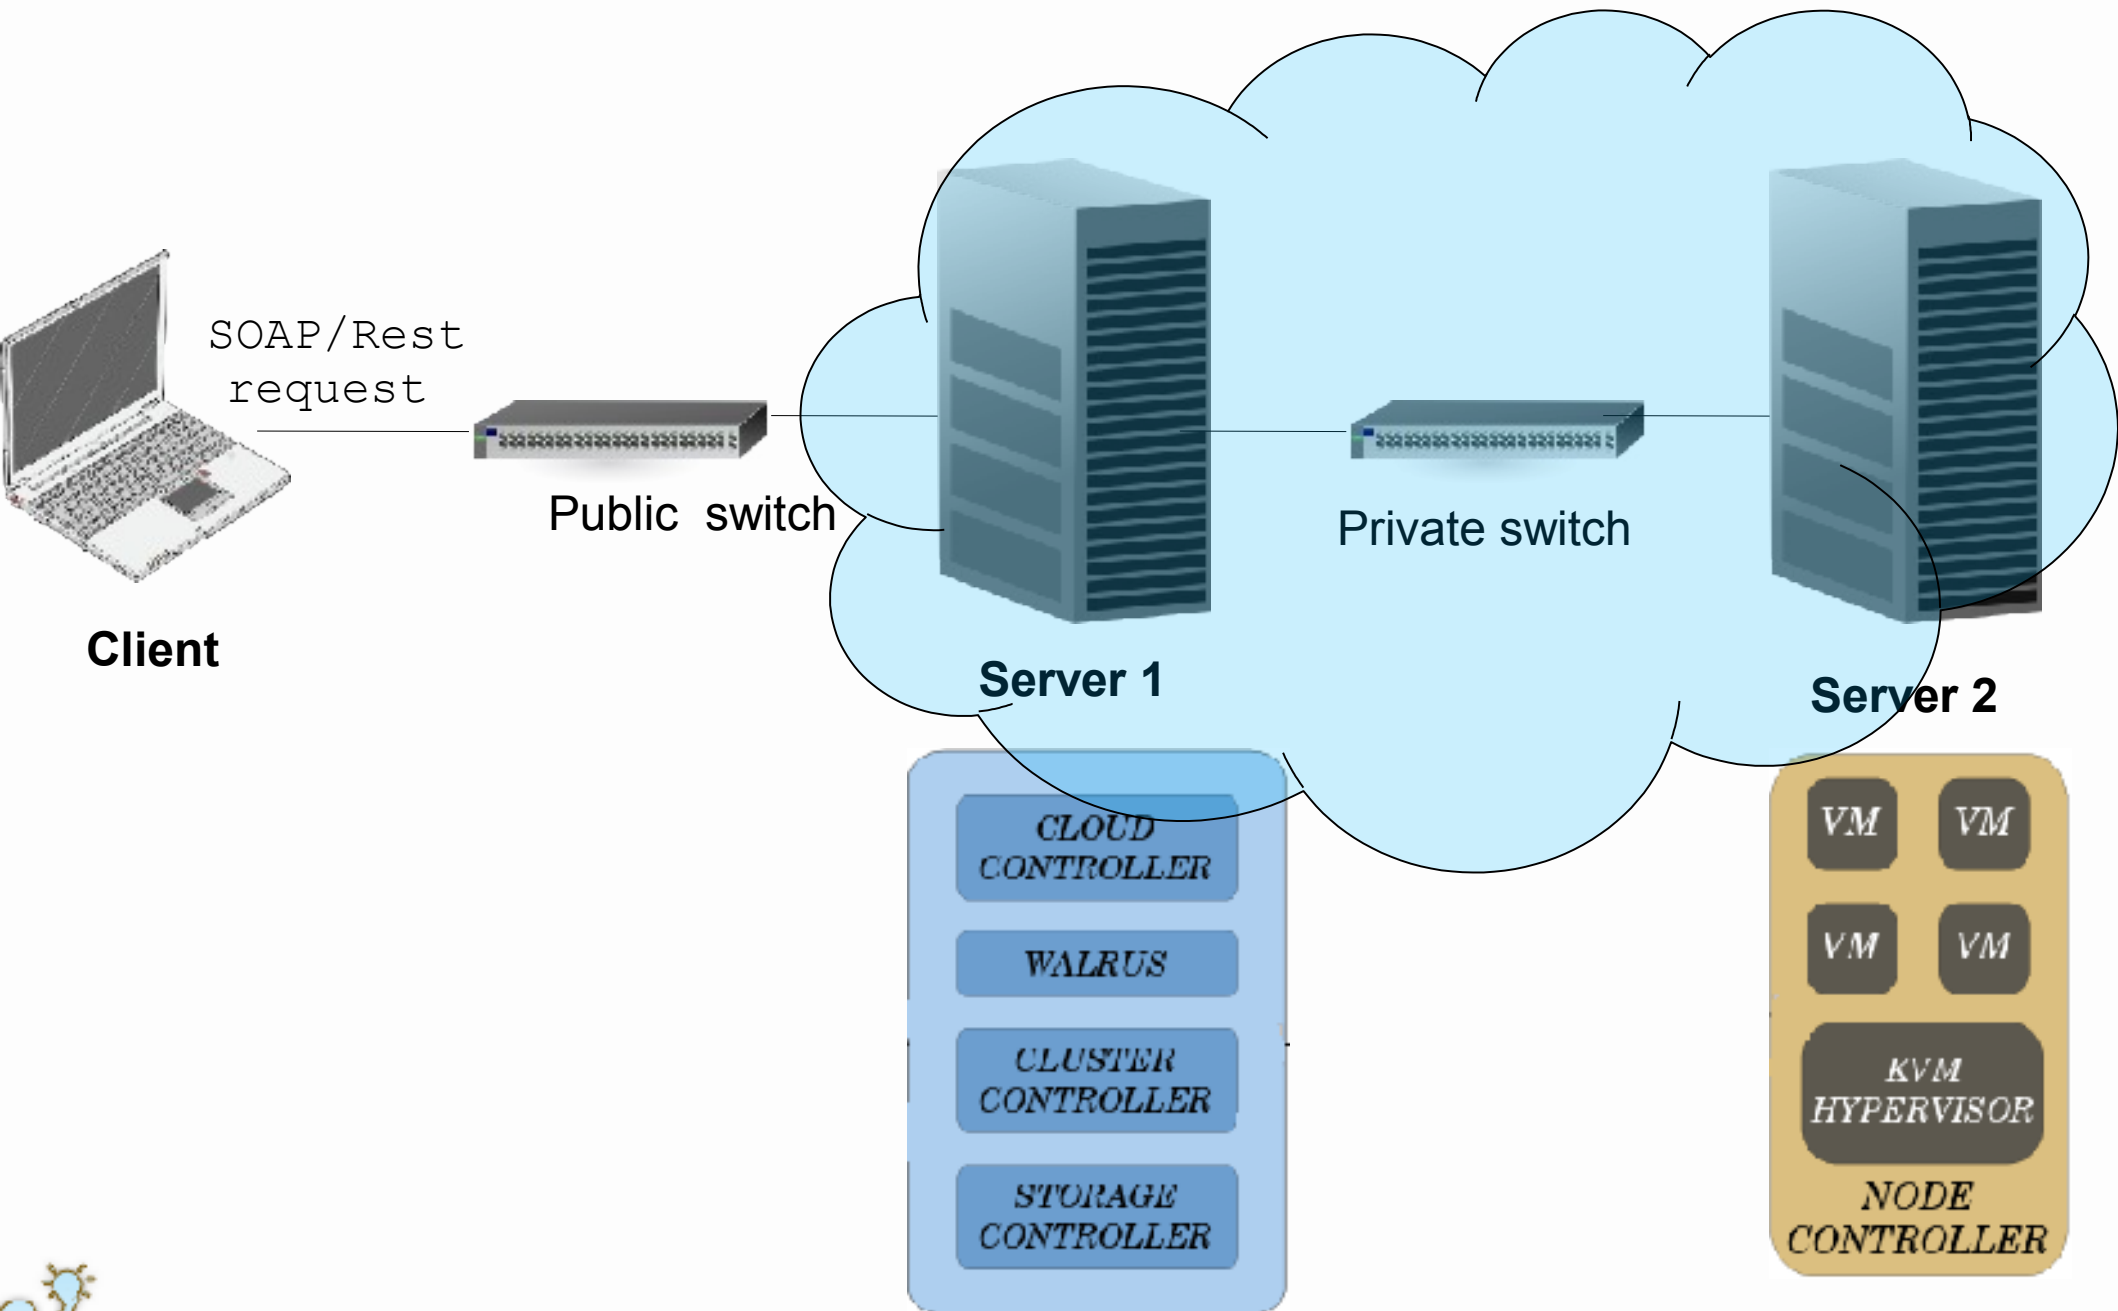

The Open Source Toolkit for Cloud Computing

NIMBUS

redhat

Eucalyptus

Elastic Utility Computing Architecture Linking Your Programs To Useful Systems

About Eucalyptus

- Origins at Computer Science Department at University of California, Santa Barbara
- Provides framework for IT infrastructure and datacenter management by creating private clouds.
- Open source and packaged using Linux distributions
- Maintained by Eucalyptus Inc. which provides enterprise products and support.

Eucalyptus

Short Demo

Eucalyptus Components

Cloud controller (CLC)

Cluster controller (CC)

Node controller (NC)

Storage controller(SC)

Walrus

Private Cloud- Single Cluster

Private Cloud-Multi Cluster

Setup

Installation -

- From source

OR

- From pre packaged binaries
 - For 1.6 support for - Ubuntu 9.04 and 9.10, OpenSUSE 11, CentOS 5.4 and Debian squeeze