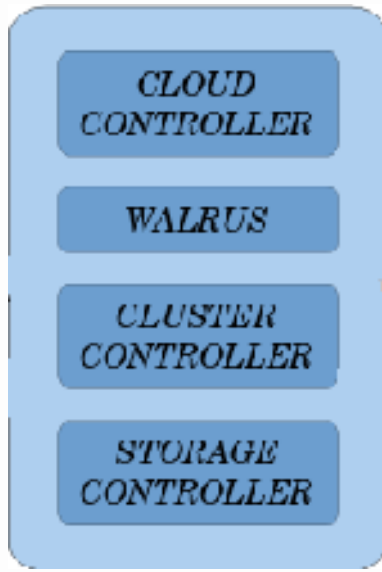

Eucalyptus

Short Demo

Eucalyptus Components

Cloud controller (CLC)

Cluster controller (CC)

Node controller (NC)

Storage controller(SC)

Walrus

Private Cloud- Single Cluster

Private Cloud-Multi Cluster

Setup

Installation -

- From source

OR

- From pre packaged binaries
 - For 1.6 support for - Ubuntu 9.04 and 9.10, OpenSUSE 11, CentOS 5.4 and Debian squeeze

Eucalyptus

Demo using Hybrid Fox

User access

Users can access to the eucalyptus cloud by

- HybridFox (Firefox plugin)
- ElastDream (stand alone client)
- Euca2ools (Eucalyptus command line tools)

These clients have to be configured with user certificates, secret keys.